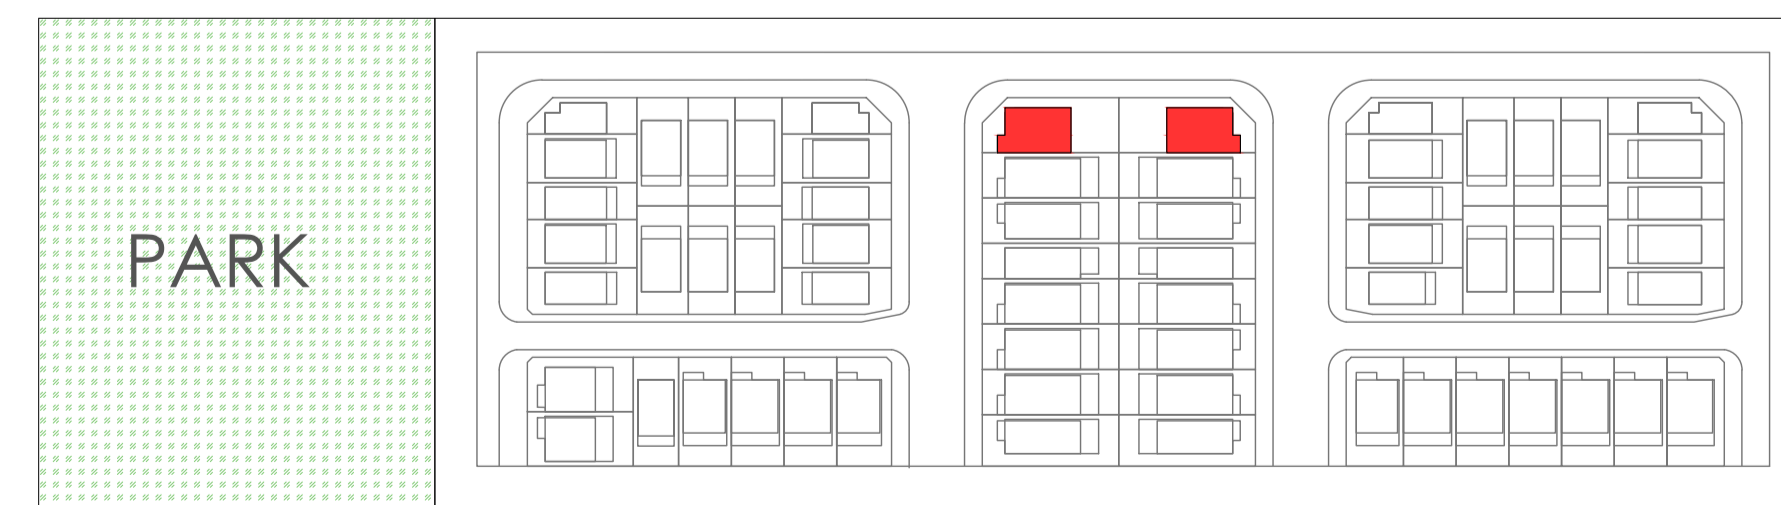

**TYPE BEP**  
BLOCK 2 - LOT NO. 20, 21

**KEY:**

F - FRIDGE	C - CARPORT
P - PANTRY	G - GARAGE
S - STORAGE	ST - STUDY
L - LAUNDRY	LN - LINEN
R - ROBE	

PROPOSED DWELLINGS  
74 TALLAWONG RD, ROUSE HILL **BEP LOT**

SCALE 1:75 @ A1

20/06/2023