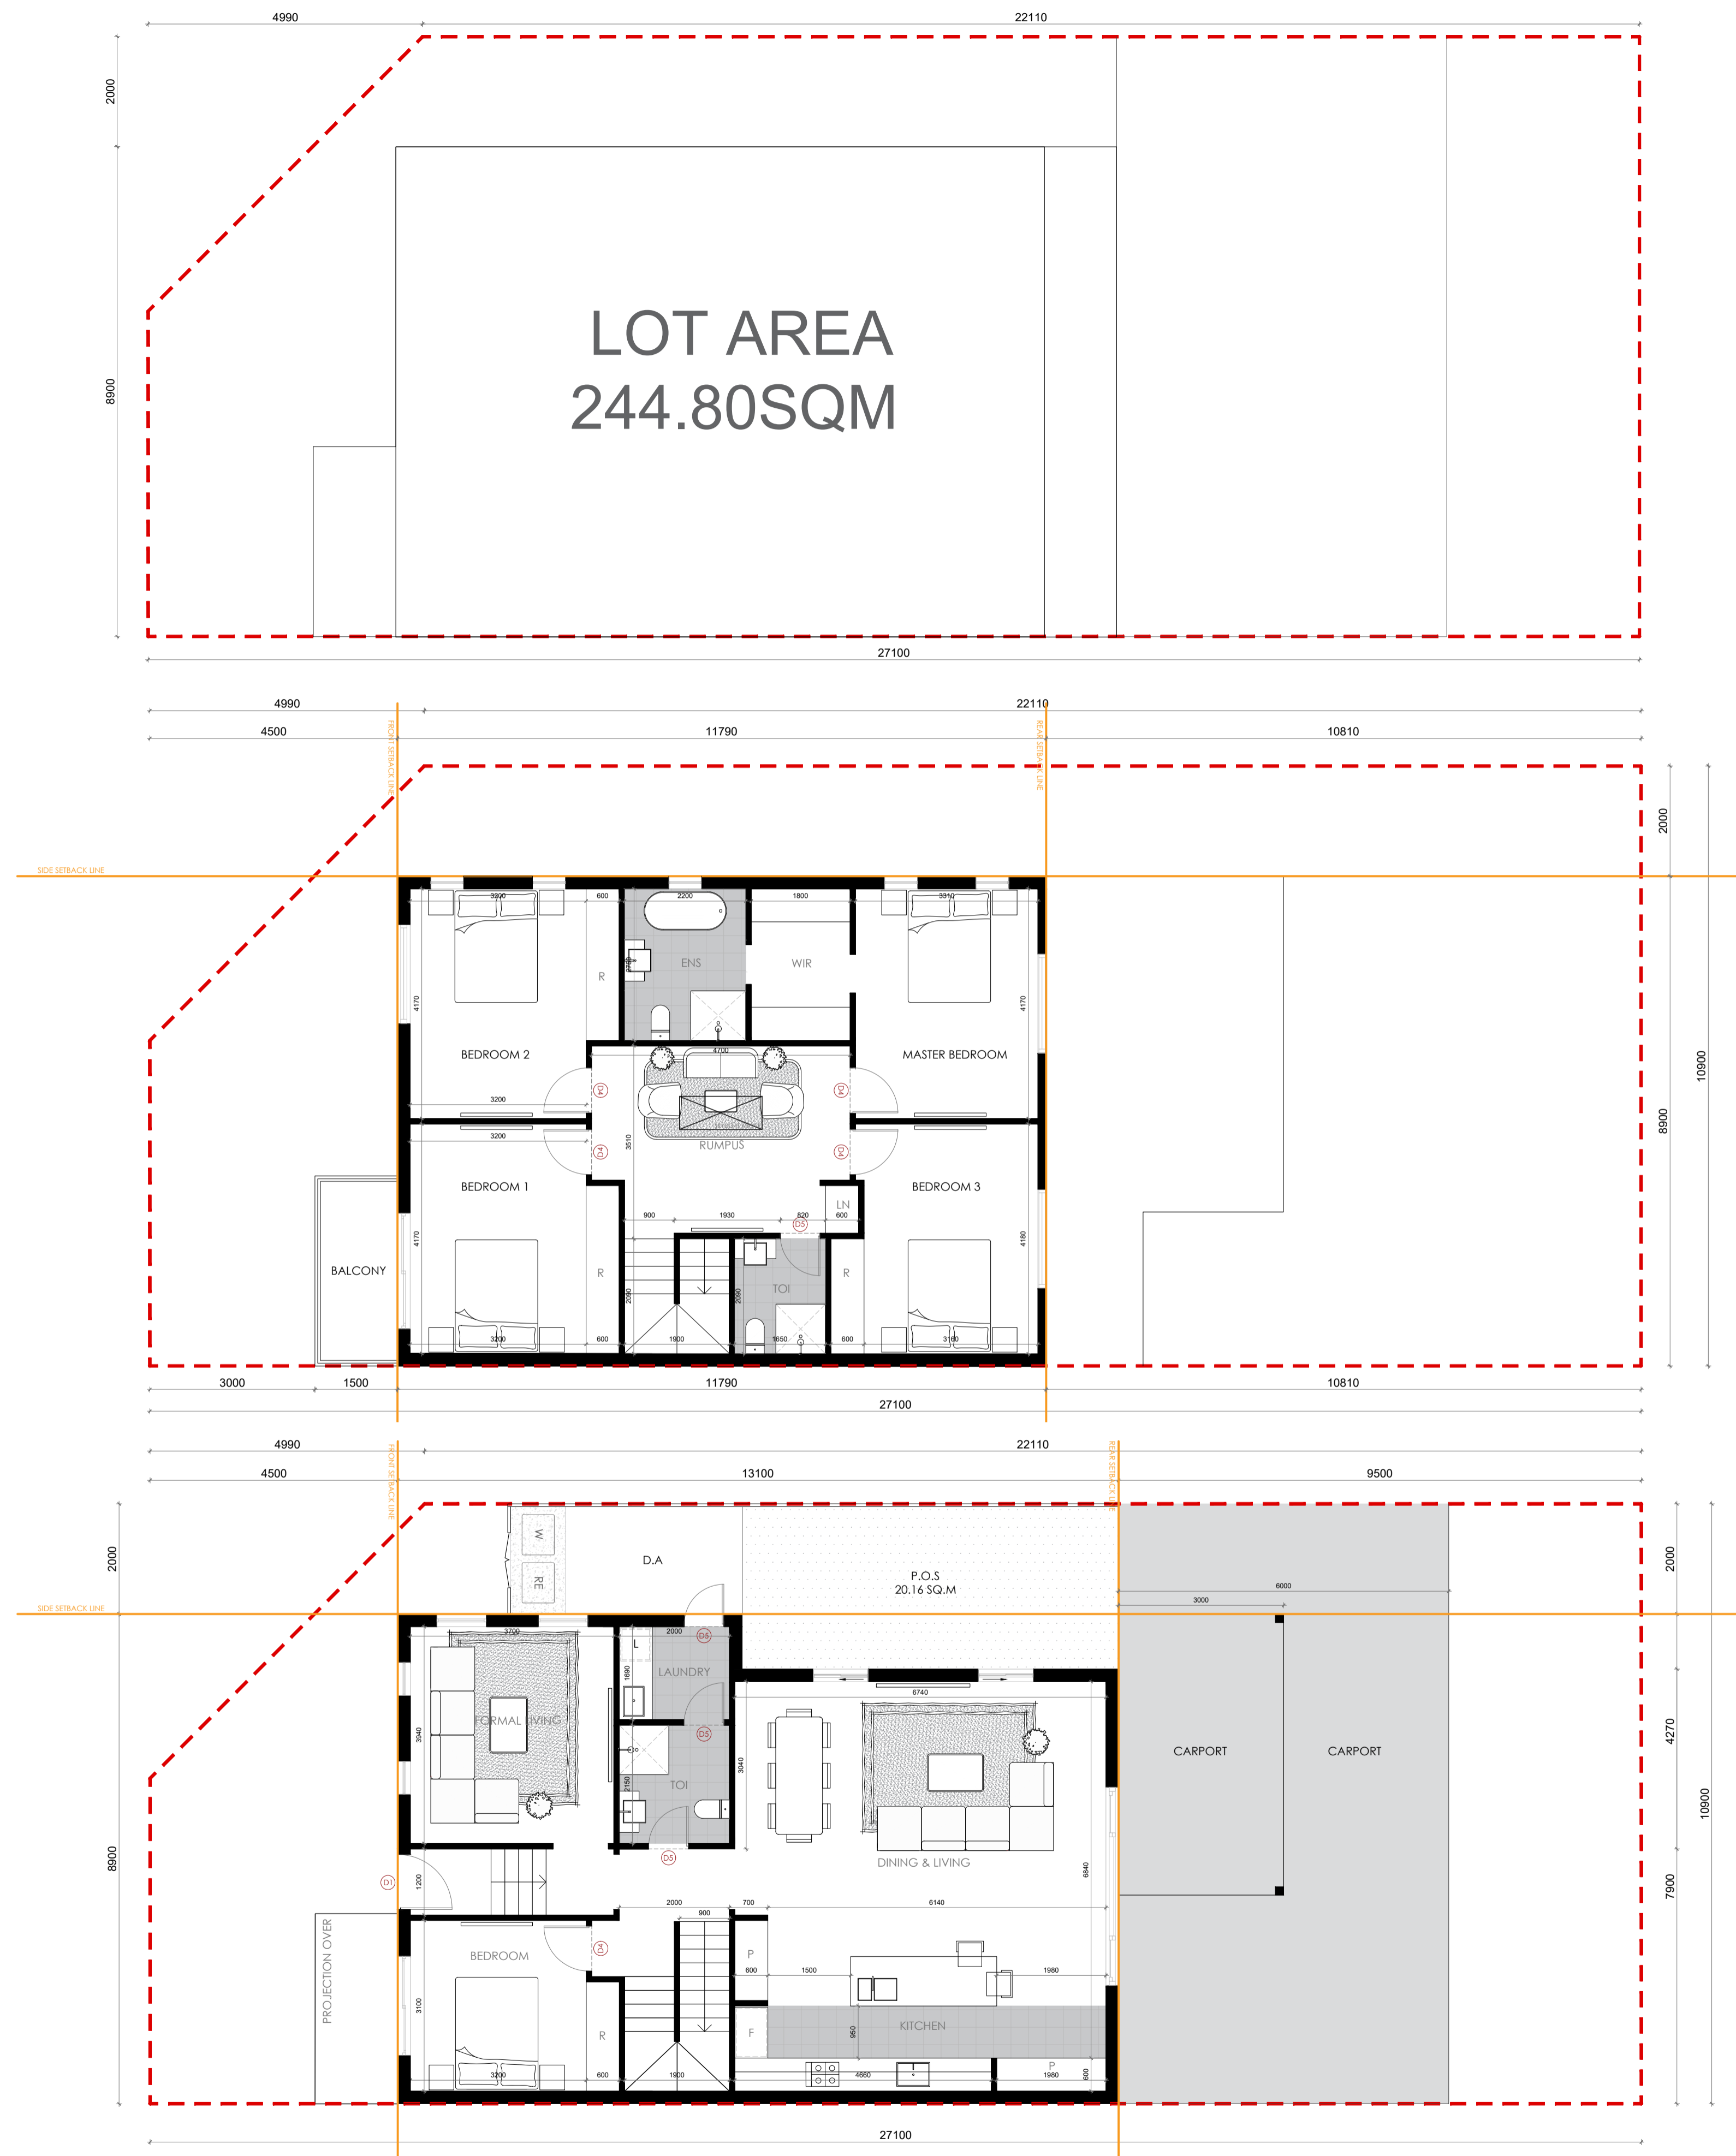

**TYPE BEP**  
BLOCK 2 - LOT NO. 20, 21

**KEY:**

F - FRIDGE	C - CARPORT
P - PANTRY	G - GARAGE
S - STORAGE	ST - STUDY
L - LAUNDRY	LN - LINEN
R - ROBE	

PROPOSED DWELLINGS  
74 TALLAWONG RD, ROUSE HILL **BEP LOT**

SCALE 1:75 @ A1

20/06/2023